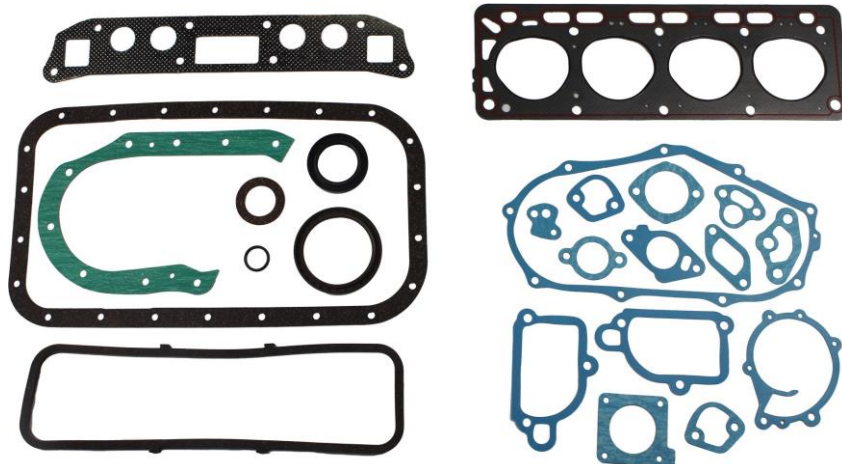

Engine Components

MAKE	ENGINE	OEM	KOVO
TOYOTA	2F	04111-77003-71	
	2D	04111-76019-71	
	1Z	04111-20240-71	
	1Z	04111-78300-71	
	1Z	04111-78301-71	
	1FZ	04111-30350-71	
	1FZ	04111-76101-71	
	1FZ	04111-76092-71	
	1DZ	04111-20320-71	
	1DZ	04111-20321-71	
	1DZ	04111-20323-71	
	1DZ	04111-20324-71	
	1DZ	04111-20180-71	
	11Z	04111-30180-71	
	13Z	04111-30300-71	
	13Z	04111-30260-71	
	14Z	04111-30360-71	
15Z	04111-30390-71		
15Z	04111-30400-71		
15Z	04111-30410-71		
MITSUBISHI	S4S	32A94-00010	
	S6S	32B94-00010	
	S4Q2	32C94-00011	
	S4Q2	32C94-11010	
	S4E	34494-03020	
	S4E2	34494-03030	
	S6E	34794-00013	
	S6E2	34794-50042	
	K25	91H20-00010	
	4G33	MD009972	
	4G52	MD023983	
	4G54	MD027430	
	4G63	MD178846	
4G64	MD178848