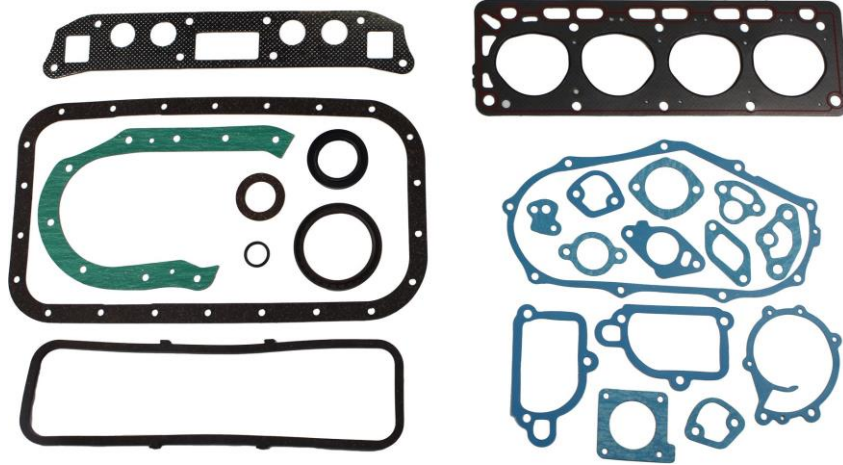

Engine Components

MAKE	ENGINE	OEM	KOVO
TOYOTA	5R	04111-78053-71	
	5P	04111-78104-71	
	5P	04111-78105-71	
	5P	04111-78103-71	
	5K	04111-20310-71	
	5K	04111-20190-71	
	5K	04111-20191-71	
	5K	04111-10150-71	
	5K	04111-20210-71	
	4Y	04111-20302-71	
	4Y	04111-20300-71	
	4Y	04111-20230-71	
	4Y	04111-78150-71	
	4P	04111-78004-71	
	4P	04111-20130-71	
	4P	04111-78002-71	
	3Z	04111-20460-71	
	3Z	04111-20470-71	
	3Z	04111-20480-71	
	3P	04111-76002-71	
	3F	04111-30200-71	
	3F	04111-30190-71	
	2Z	04111-20331-71	
	2Z	04111-20330-71	
	2Z	04111-20220-71	
	2J	04111-20101-71	
	2J	04111-20100-71	
	2J	04111-20151-71	
	2H	04111-30110-71	
	2H	04111-30120-71	
2H	04111-30121-71		
2F	04111-30090-71		
2F	04111-30091-71		
2F	04111-30150-71